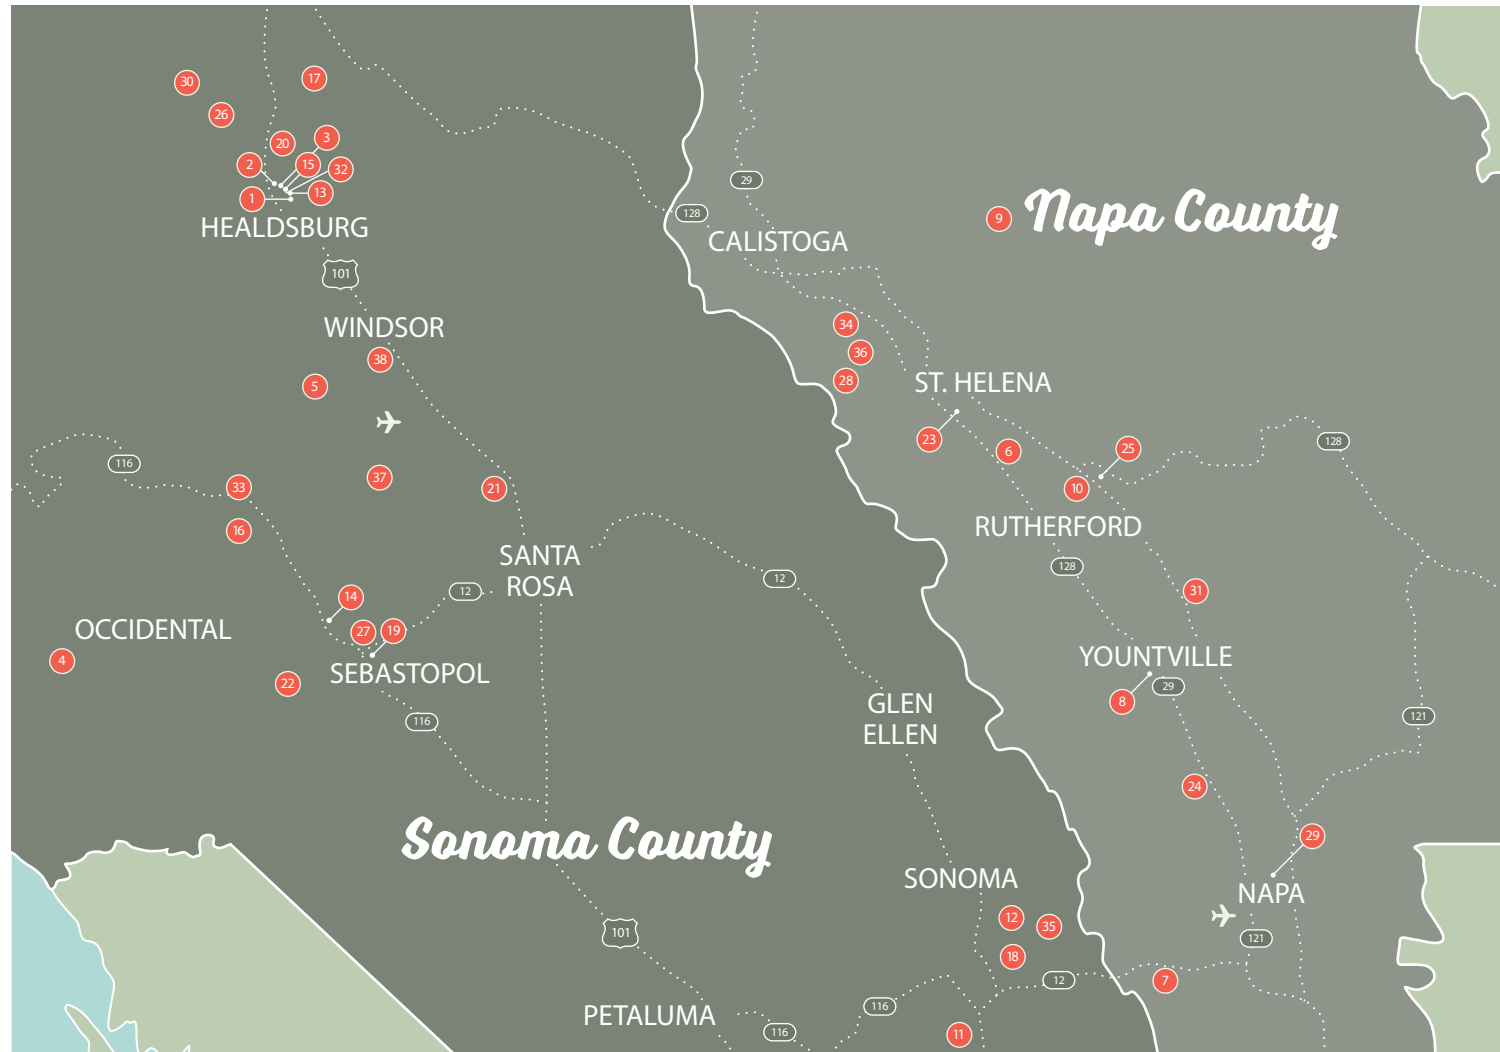

NAPA & SONOMA

Lower-Alcohol Wine Map

A TOUR & TASTING GUIDE TO ELEGANT WINES

A geographic list of wineries that produce elegant wines with lower alcohol. All wineries included welcome guests for tastings (either by appointment, at a tasting room or with food pairings) and focus on crafting wines below 14% alcohol.*

TASTING ROOM

TASTINGS BY APPOINTMENT

FOOD PAIRINGS AVAILABLE

1 ARNOT-ROBERTS 	8 DOMAINE CHANDON 	15 IDLEWILD WINES 	22 LITTORAI WINES 	29 POE WINES 	36 STONY HILL VINEYARD
2 BREATHLESS WINES 	9 DUNN VINEYARDS 	16 IRON HORSE VINEYARDS 	23 LONG MEADOW RANCH 	30 REEVE WINES 	37 TARA BELLA VINEYARDS
3 CARTOGRAPH WINES 	10 FROG'S LEAP WINERY 	17 JORDAN WINERY 	24 MATTHIASSEN 	31 ROBERT SINSEY VINEYARDS 	38 TWO SHEPHERDS WINE
4 COBB WINES 	11 GLORIA FERRER VINEYARDS 	18 KUTCH WINES 	25 MUMM NAPA 	32 ROOTDOWN WINES 	
5 COPAIN WINES 	12 HANZELL VINEYARDS 	19 LARUE WINES 	26 NALLE WINERY 	33 RYME CELLARS 	
6 CORISON WINERY 	13 HIRSCH VINEYARD 	20 LEO STEEN WINES 	27 PAX MAHLE WINES 	34 SCHRAMSBERG VINEYARDS 	
7 DOMAINE CARNEROS 	14 HORSE & PLOW 	21 LIOCO WINERY 	28 PHILLIP TOGNI VINEYARD 	35 SCRIBE WINERY 	

* Only wineries that produce all or a majority of their wines below 14% alcohol are included.