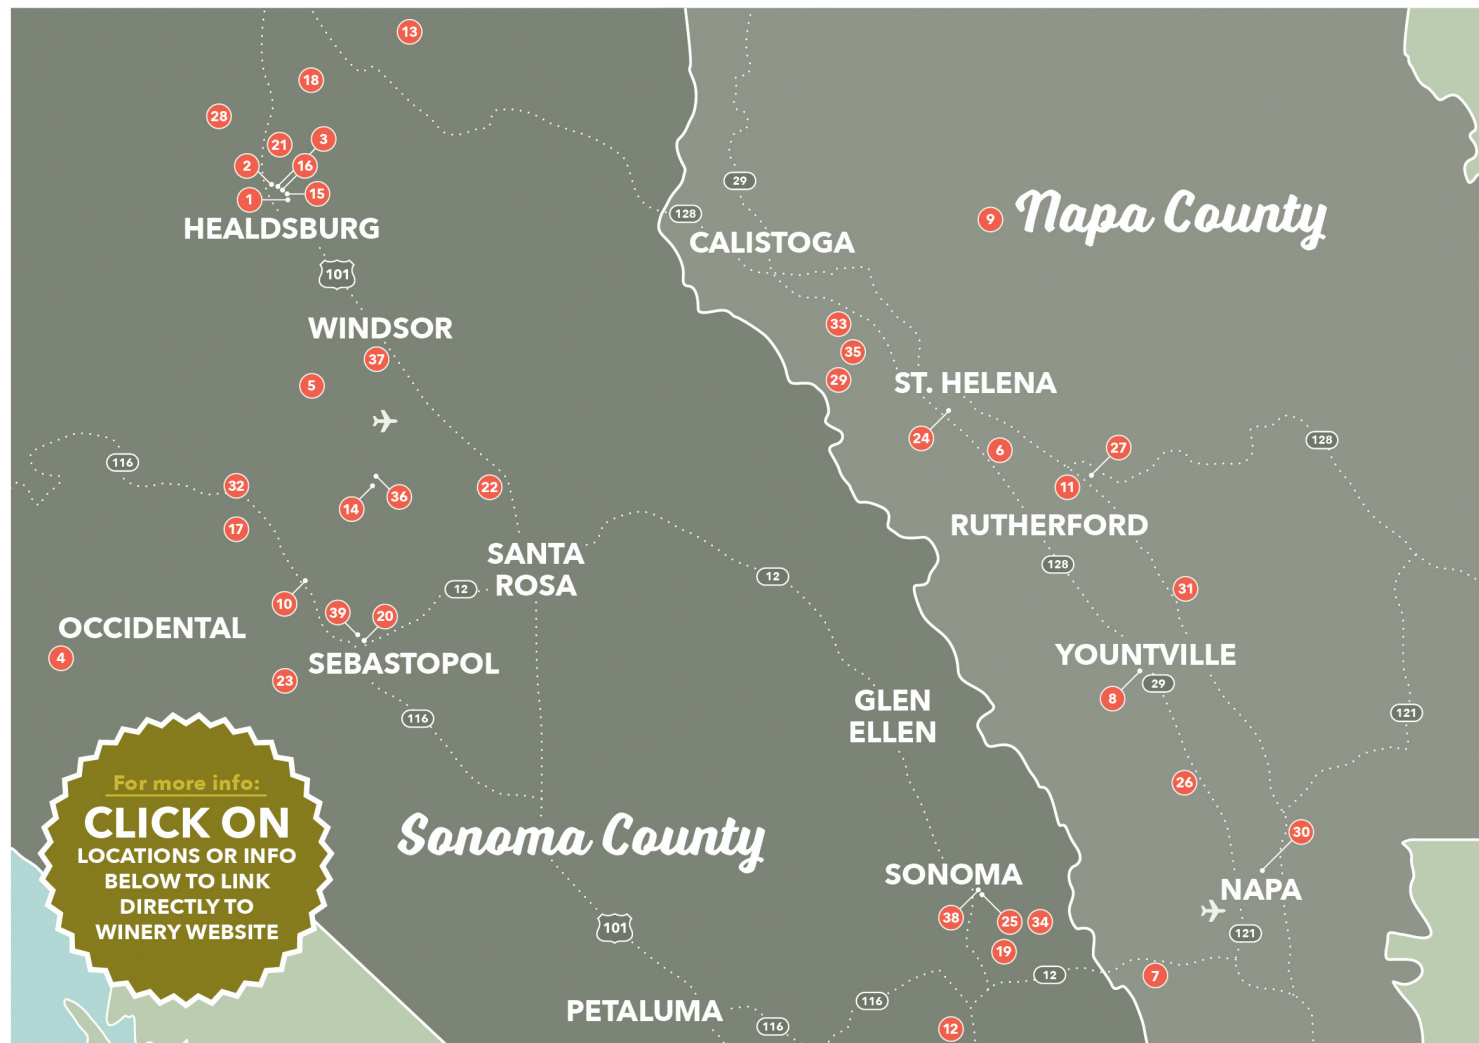

NAPA & SONOMA

Lower-Alcohol Wine Map

A TOUR & TASTING GUIDE TO ELEGANT WINES

A geographic list of wineries that produce elegant wines with lower alcohol. All wineries included welcome guests for tastings (either by appointment, at a tasting room or with food pairings) and focus on crafting wines below 14% alcohol.*

TASTING ROOM

TASTINGS BY APPOINTMENT

FOOD PAIRINGS AVAILABLE

For more info:
CLICK ON
LOCATIONS OR INFO
BELOW TO LINK
DIRECTLY TO
WINERY WEBSITE

1 ARNOT-ROBERTS 	8 DOMAINE CHANDON 	15 HIRSCH VINEYARD 	21 LEO STEEN WINES 	28 NALLE WINERY 	35 STONY HILL VINEYARD
2 BREATHLESS WINES 	9 DUNN VINEYARDS 	16 IDLEWILD WINES 	22 LIOCO WINERY 	29 PHILLIP TOGNI VINEYARD 	36 TARA BELLA VINEYARDS
3 CARTOGRAPH WINES 	10 EMERITUS VINEYARDS 	17 IRON HORSE VINEYARDS 	23 LITTORAI WINES 	30 POE WINES 	37 TWO SHEPHERDS WINE
4 COBB WINES 	11 FROG'S LEAP WINERY 	18 JORDAN VINEYARD & WINERY 	24 LONG MEADOW RANCH 	31 ROBERT SINSEY VINEYARDS 	38 WESTWOOD ESTATE
5 COPAIN WINES 	12 GLORIA FERRER VINEYARDS 	19 KUTCH WINES 	25 MACLAREN WINE COMPANY 	32 RYME CELLARS 	39 WIND GAP WINES
6 CORISON WINERY 	13 HAFNER VINEYARD 	20 LARUE WINES 	26 MATTHIASSEN 	33 SCHRAMSBERG VINEYARDS 	
7 DOMAINE CARNEROS 	14 HARVEST MOON WINERY 		27 MUMM NAPA 	34 SCRIBE WINERY 	

* Only wineries that produce all or a majority of their wines below 14% alcohol are included.