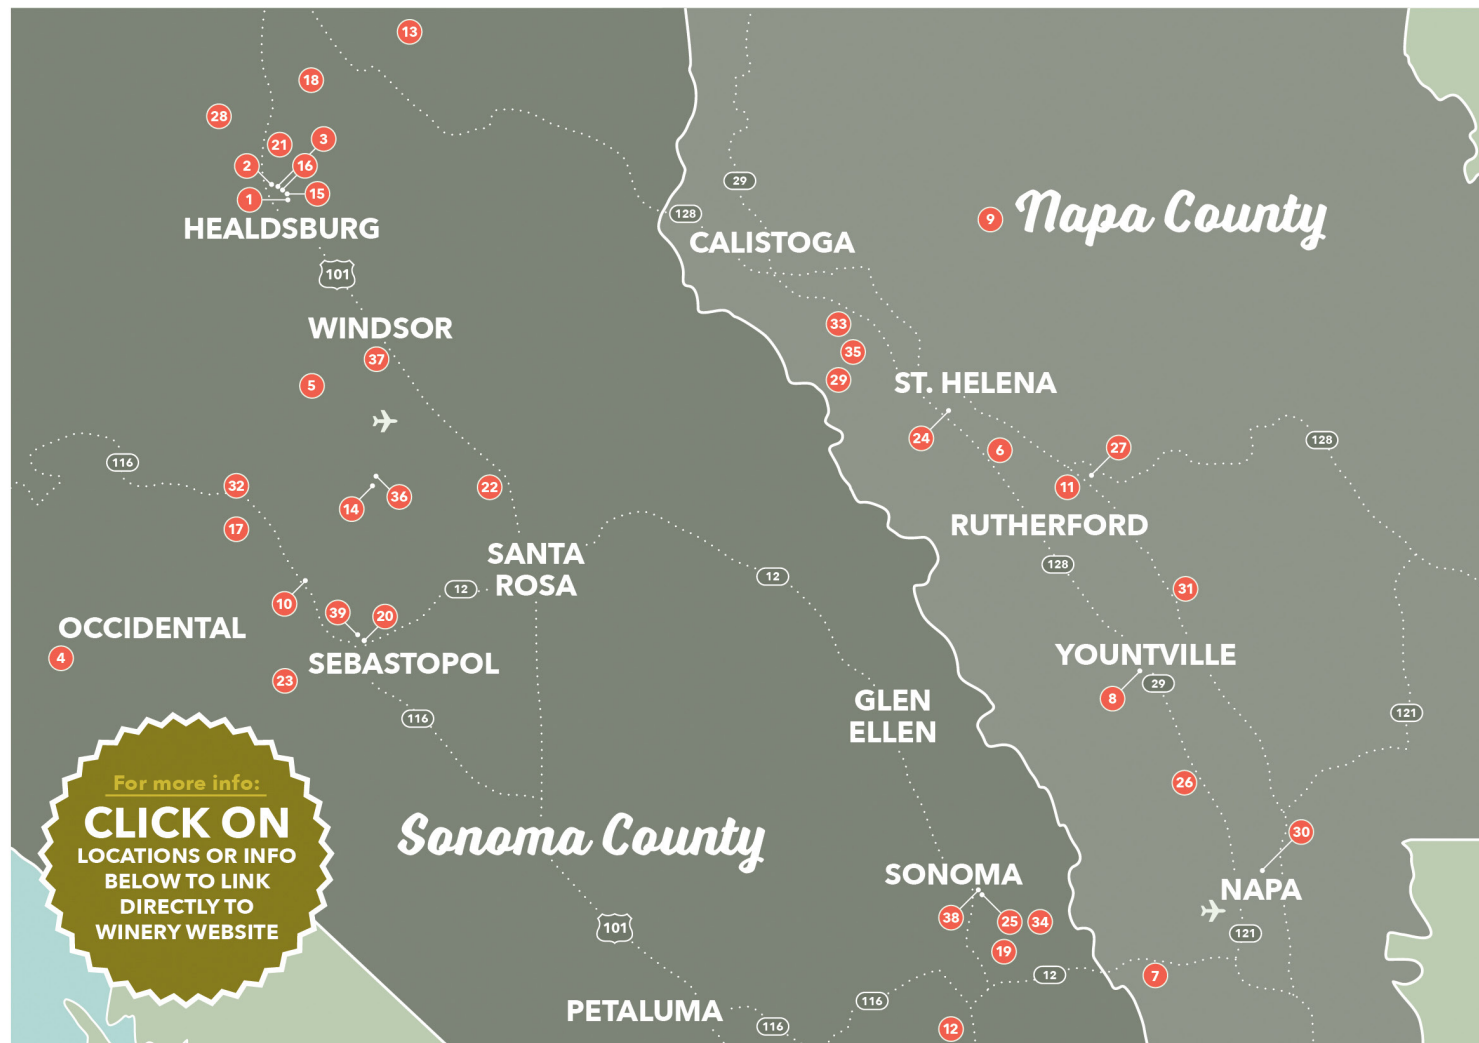

NAPA & SONOMA

Lower-Alcohol Wine Map

A TOUR & TASTING GUIDE TO ELEGANT WINES

A geographic list of wineries that produce elegant wines with lower alcohol. All wineries included welcome guests for tastings (either by appointment, at a tasting room or with food pairings) and focus on crafting wines below 14% alcohol.*

- TASTING ROOM
- TASTINGS BY APPOINTMENT
- FOOD PAIRINGS AVAILABLE

1 ARNOT-ROBERTS 	8 DOMAINE CHANDON 	15 HIRSCH VINEYARD 	21 LEO STEEN WINES 	28 NALLE WINERY 	35 STONY HILL VINEYARD
2 BREATHLESS WINES 	9 DUNN VINEYARDS 	16 IDLEWILD WINES 	22 LIOCO WINERY 	29 PHILLIP TOGNI VINEYARD 	36 TARA BELLA VINEYARDS
3 CARTOGRAPH WINES 	10 EMERITUS VINEYARDS 	17 IRON HORSE VINEYARDS 	23 LITTORAI WINES 	30 POE WINES 	37 TWO SHEPHERDS WINE
4 COBB WINES 	11 FROG'S LEAP WINERY 	18 JORDAN VINEYARD & WINERY 	24 LONG MEADOW RANCH 	31 ROBERT SINSEY VINEYARDS 	38 WESTWOOD ESTATE
5 COPAIN WINES 	12 GLORIA FERRER VINEYARDS 	19 KUTCH WINES 	25 MACLAREN WINE COMPANY 	32 RYME CELLARS 	39 WIND GAP WINES
6 CORISON WINERY 	13 HAFNER VINEYARD 	20 LARUE WINES 	26 MATTHIASSEN 	33 SCHRAMSBERG VINEYARDS 	
7 DOMAINE CARNEROS 	14 HARVEST MOON WINERY 		27 MUMM NAPA 	34 SCRIBE WINERY 	

* Only wineries that produce all or a majority of their wines below 14% alcohol are included.