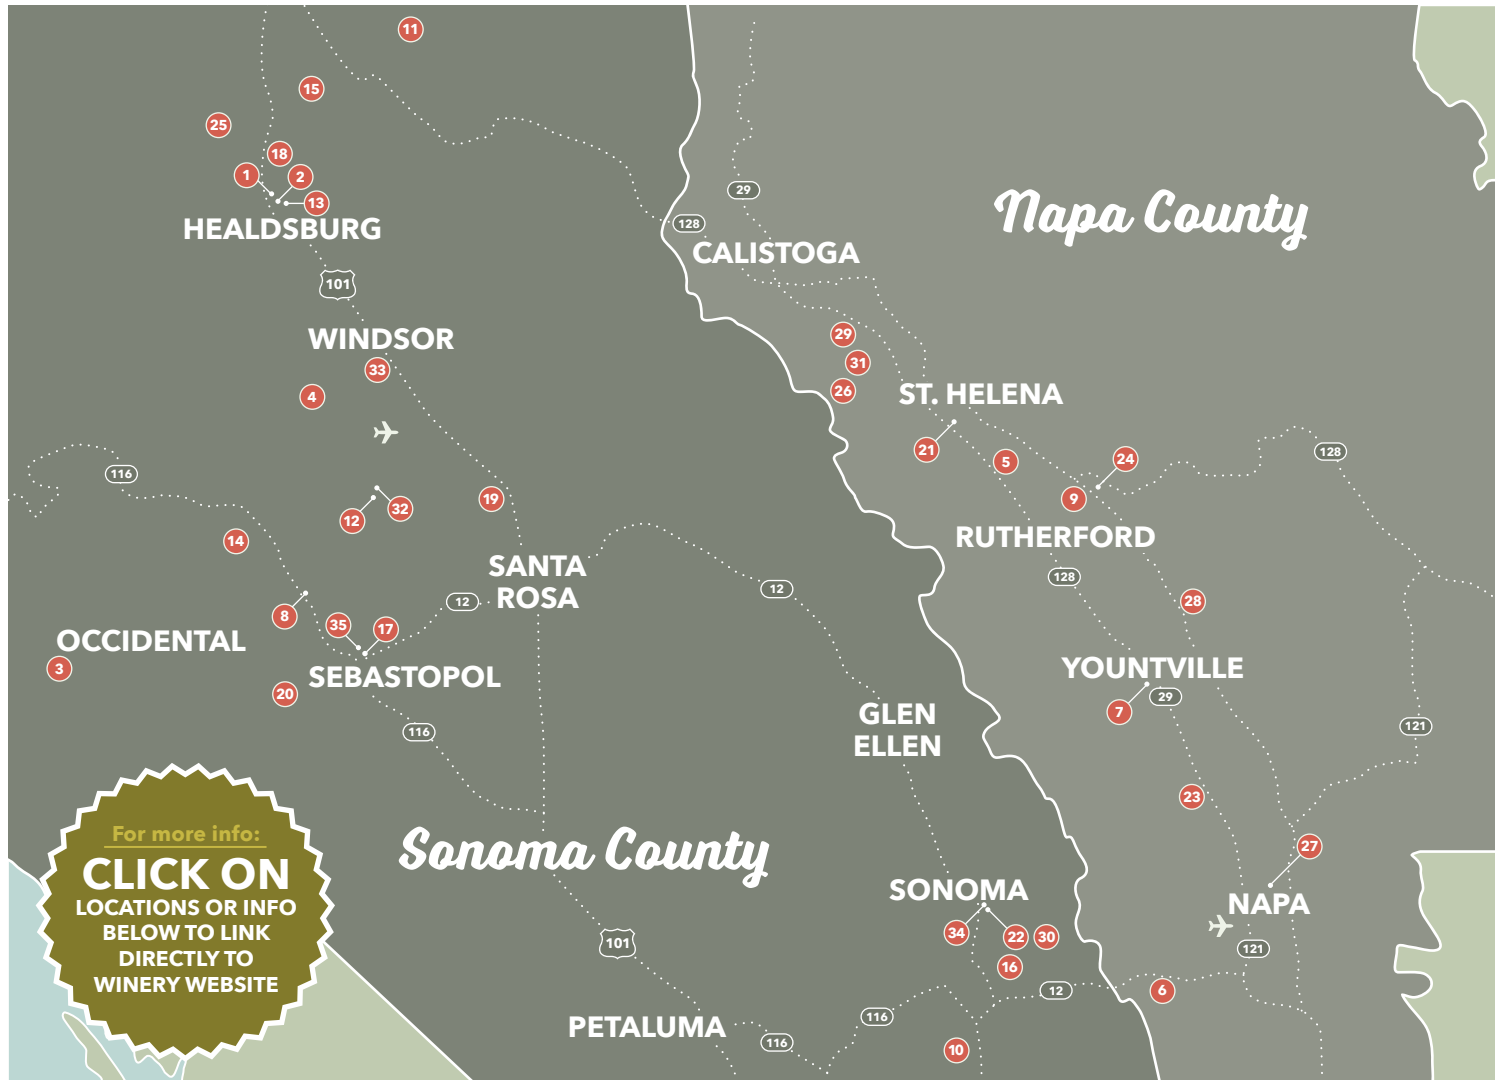

NAPA & SONOMA

Lower-Alcohol Wine Map

A TOUR & TASTING GUIDE TO ELEGANT WINES

A geographic list of wineries that produce elegant wines with lower alcohol. All wineries included welcome guests for tastings (either by appointment, at a tasting room or with food pairings) and focus on crafting wines below 14% alcohol.*

- TASTING ROOM
- TASTINGS BY APPOINTMENT
- FOOD PAIRINGS AVAILABLE

1 BREATHLESS WINES	7 DOMAINE CHANDON	13 HIRSCH VINEYARD	18 LEO STEEN WINES	24 MUMM NAPA	30 SCRIBE WINERY
2 CARTOGRAPH WINES	8 EMERITUS VINEYARDS	14 IRON HORSE VINEYARDS	19 LIOCO WINERY	25 NALLE WINERY	31 STONY HILL VINEYARD
3 COBB WINES	9 FROG'S LEAP WINERY	15 JORDAN VINEYARD & WINERY	20 LITTORAI WINES	26 PHILLIP TOGNI VINEYARD	32 TERRA BELLA VINEYARDS
4 COPAIN WINES	10 GLORIA FERRER VINEYARDS	16 KUTCH WINES	21 LONG MEADOW RANCH	27 POE WINES	33 TWO SHEPHERDS WINE
5 CORISON WINERY	11 HAFNER VINEYARD	17 LARUE WINES	22 MACLAREN WINE COMPANY	28 ROBERT SINSEY VINEYARDS	34 WESTWOOD ESTATE
6 DOMAINE CARNEROS	12 HARVEST MOON WINERY		23 MATTHIASSEN	29 SCHRAMSBERG VINEYARDS	35 WIND GAP WINES

* Only wineries that produce all or a majority of their wines below 14% alcohol are included.